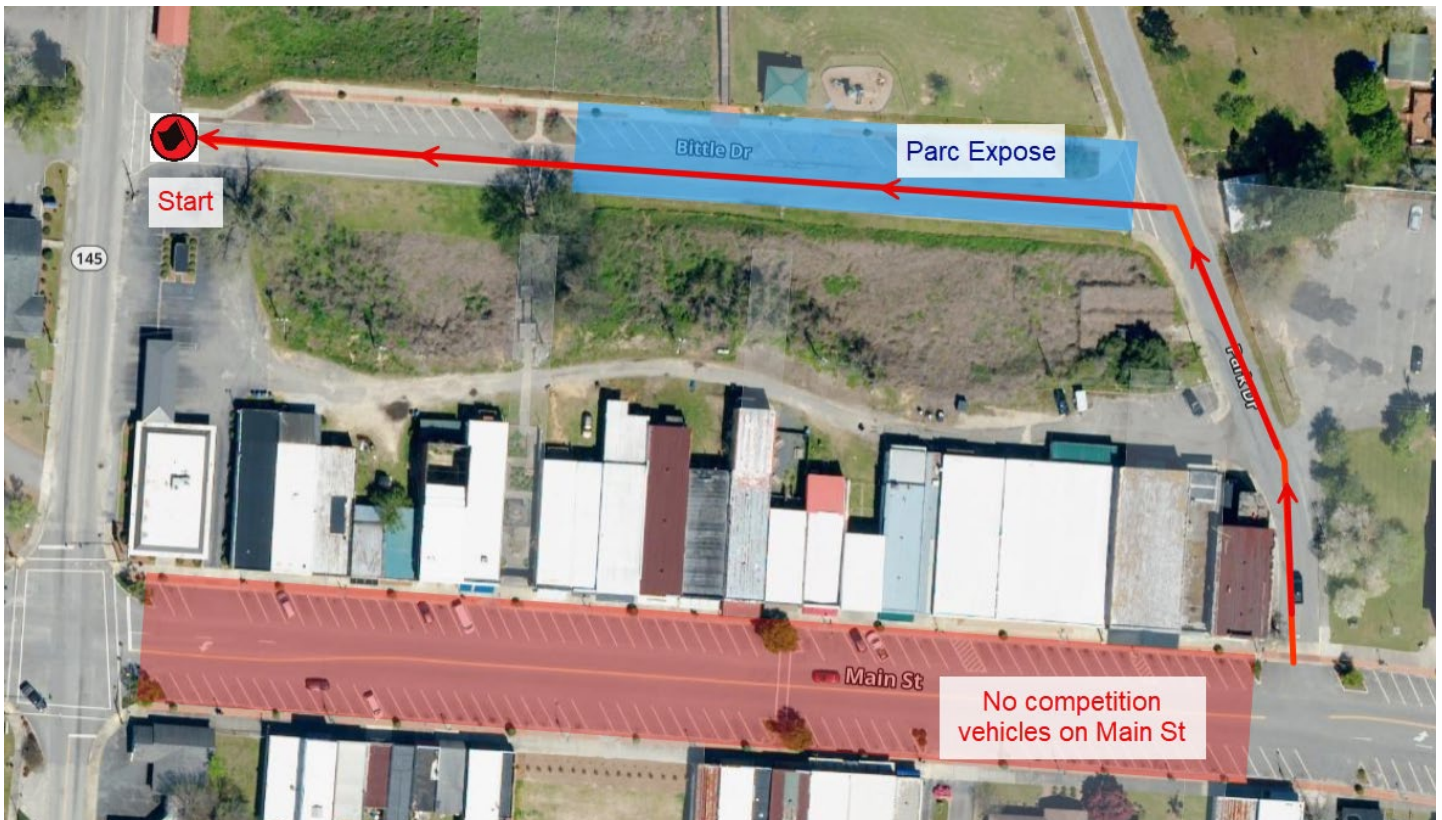

## Bulletin 2: Parc Exposé / Rally Start

Section 1.5 of the supplemental regulations are replaced with the following

Friday night's Parc Exposé is located on Bittle Dr in downtown Chesterfield, SC. All competing vehicles and crews for Sandblast After Dark must report to the Parc Exposé and be in place by 18:00 on Friday.

Competition vehicles should not park on Main St this year. Service and/or support vehicles may park on Main St. The start of the After Dark stages is on Bittle Dr at the corner of N Page Street (34.73687, -80.08815 – see map below). Competitors should leave Parc Exposé to line up for the Rally Start Control no earlier than 5-minutes prior to their assigned start time. Competitors will be instructed to pull up to the Rally Start Control in order.

Competitors who only entered Sandblast Rally are encouraged to attend the Sandblast After Dark Parc Exposé as well. You will be free to leave once the last competitive vehicle leaves the start line.

Andrew Frick  
Clerk of Course